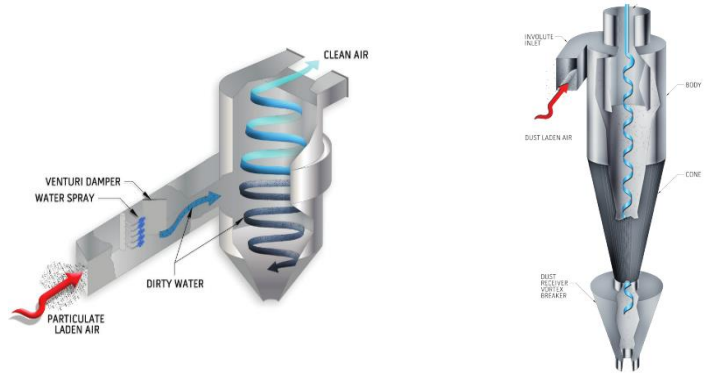

AIR EQUIPMENT COMPANY

EXPERTS HELPING EXPERTS

DUST COLLECTION AND AIR POLLUTION CONTROL

- ≡ HIGH EFFICIENCY CYCLONES
- ≡ WET SCRUBBERS
- ≡ SEVERE SERVICE DUST COLLECTORS